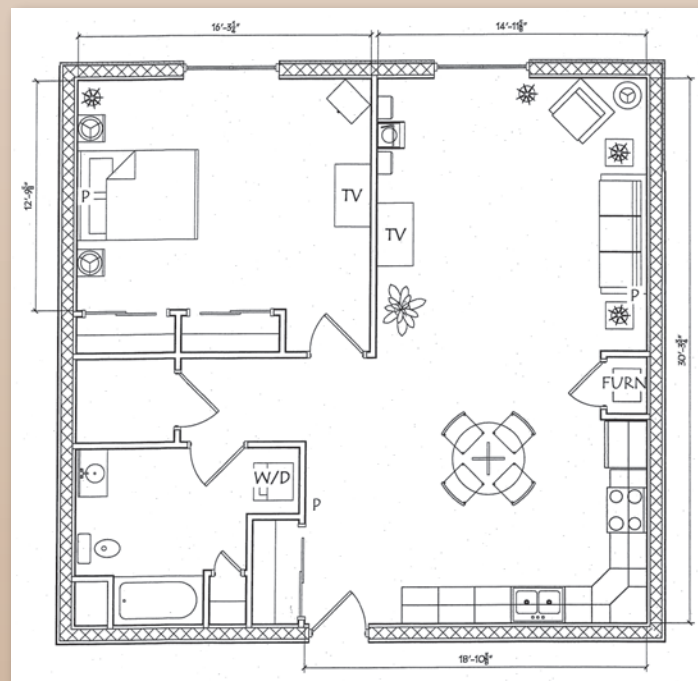

Building Floor Plan - 1st Floor

Graystone Court Villas

a division of
Jeff S. Long Construction

Graystone Altoona First Floor Plan

Experience the Luxury You Deserve! www.graystonecourt.com

Building Floor Plan - 2nd-7th Floor

Graystone Court Villas

a division of
Jeff S. Long Construction

Graystone Altoona Second - Seventh Floor Plan

Experience the Luxury You Deserve! www.graystonecourt.com

Apartment Types - A, B, & C

Apartment Type - A
1 Bedroom, 773.76 Sq. Ft.

Apartment Type - B
1 Bedroom, 774.64 Sq. Ft.

Apartment Type - C
1 Bedroom, 1024.58 Sq. Ft.

Apartment Types - D, E, & F

Apartment Type - D
1 Bedroom, 1,085.21 Sq. Ft.

Apartment Type - E
1 Bedroom, 1,085.21 Sq. Ft.

Apartment Type - F
2 Bedroom, 1,149.05 Sq. Ft.