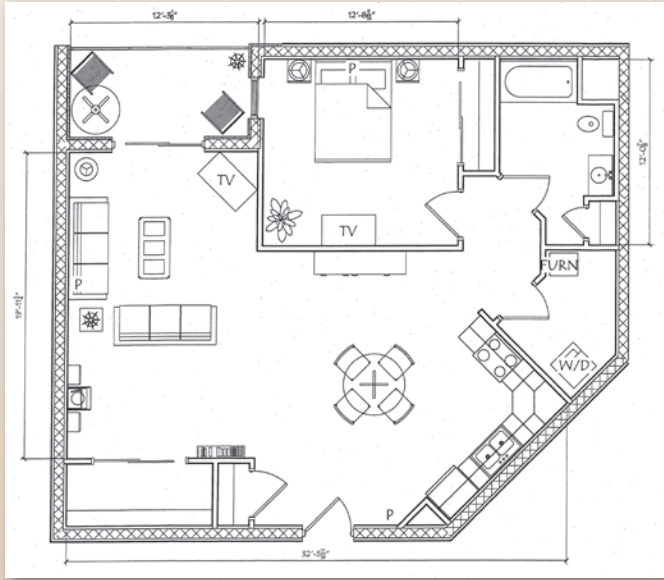

Building Floor Plan - 1st Floor

Graystone Court Villas

a division of
Jeff S. Long Construction

Graystone Altoona First Floor Plan

Experience the Luxury You Deserve! www.graystonecourt.com

Building Floor Plan - 2nd-7th Floor

Graystone Court Villas

a division of
Jeff S. Long Construction

Graystone Altoona Second - Seventh Floor Plan

Experience the Luxury You Deserve! www.graystonecourt.com

Apartment Types - A, B, & C

Apartment Type - A
1 Bedroom, 773.76 Sq. Ft.

Apartment Type - B
1 Bedroom, 774.64 Sq. Ft.

Apartment Type - C
1 Bedroom, 1024.58 Sq. Ft.

Apartment Types - D, E, & F

Apartment Type - D
1 Bedroom, 1,085.21 Sq. Ft.

Apartment Type - E
1 Bedroom, 1,085.21 Sq. Ft.

Apartment Type - F
2 Bedroom, 1,149.05 Sq. Ft.