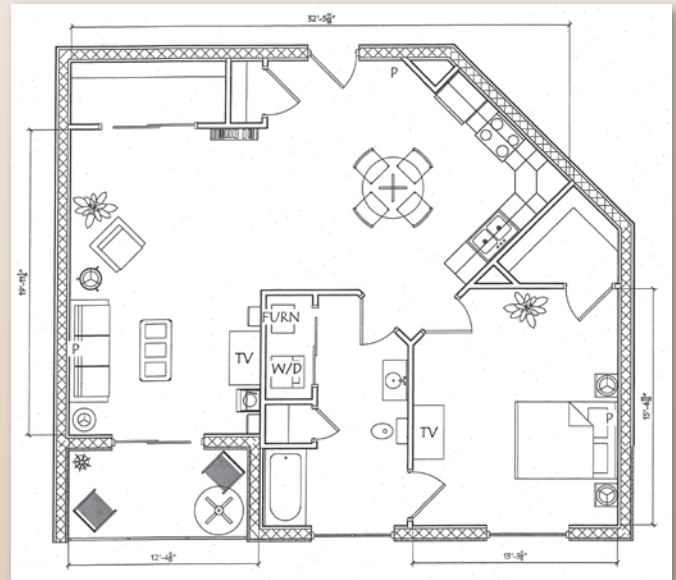

Graystone Court Villas

a division of
Jeff S. Long Construction

Graystone Altoona Second - Seventh Floor Plan

Experience the Luxury You Deserve! www.graystonecourt.com

Apartment Types - A, B, & C

Apartment Type - A
1 Bedroom, 773.76 Sq. Ft.

Apartment Type - B
1 Bedroom, 774.64 Sq. Ft.

Apartment Type - C
1 Bedroom, 1024.58 Sq. Ft.

Apartment Types - D, E, & F

Apartment Type - D
1 Bedroom, 1,085.21 Sq. Ft.

Apartment Type - E
1 Bedroom, 1,085.21 Sq. Ft.

Apartment Type - F
2 Bedroom, 1,149.05 Sq. Ft.