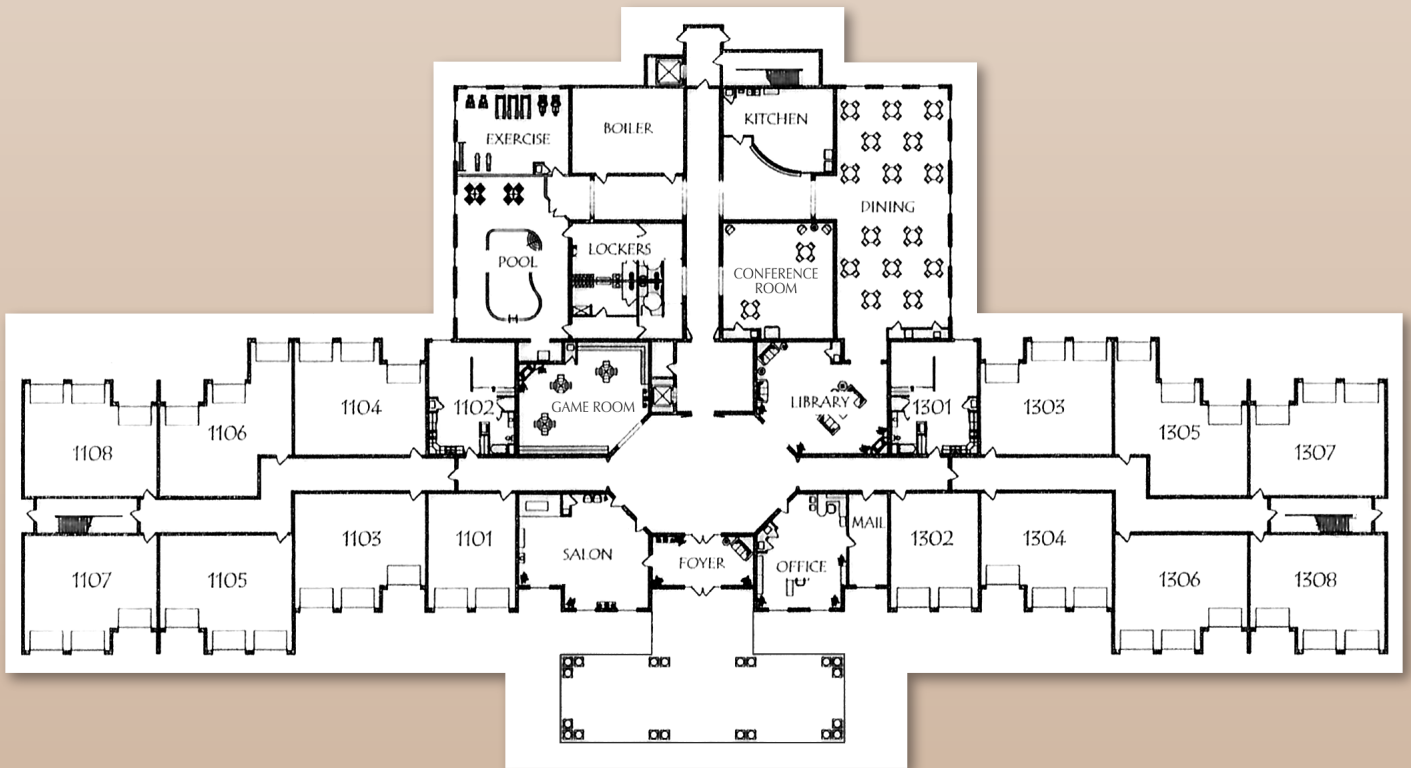

Building Floor Plan - 1st Floor

Graystone Court Villas

a division of
Jeff S. Long Construction

Graystone Altoona First Floor Plan

Experience the Luxury You Deserve! www.graystonecourt.com

Building Floor Plan - 2nd-7th Floor

Graystone Court Villas

a division of
Jeff S. Long Construction

Graystone Altoona Second - Seventh Floor Plan

Experience the Luxury You Deserve! www.graystonecourt.com

Apartment Types - A, B, & C

Apartment Type - A
1 Bedroom, 773.76 Sq. Ft.

Apartment Type - B
1 Bedroom, 774.64 Sq. Ft.

Apartment Type - C
1 Bedroom, 1024.58 Sq. Ft.

Apartment Types - D, E, & F

Apartment Type - D
1 Bedroom, 1,085.21 Sq. Ft.

Apartment Type - E
1 Bedroom, 1,085.21 Sq. Ft.

Apartment Type - F
2 Bedroom, 1,149.05 Sq. Ft.