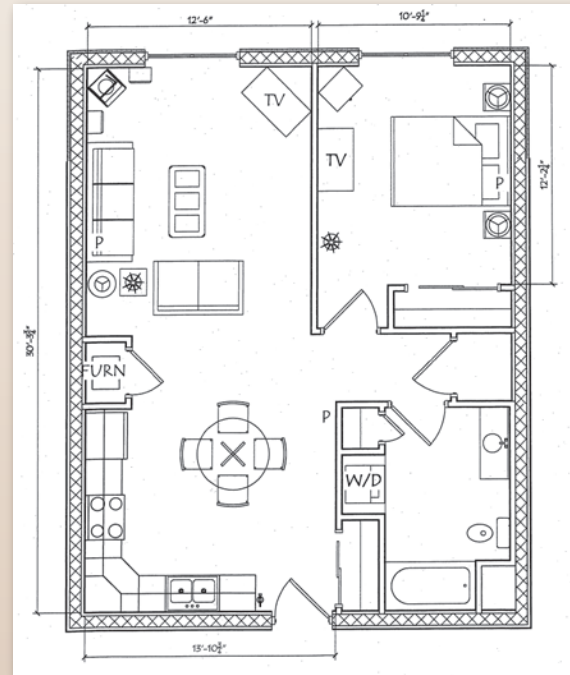

Building Floor Plan - 1st Floor

Graystone Court Villas

a division of
Jeff S. Long Construction

Graystone Altoona First Floor Plan

Experience the Luxury You Deserve! www.graystonecourt.com

Building Floor Plan - 2nd-7th Floor

Graystone Court Villas

a division of
Jeff S. Long Construction

Graystone Altoona Second - Seventh Floor Plan

Experience the Luxury You Deserve! www.graystonecourt.com

Apartment Types - A, B, & C

Apartment Type - A
1 Bedroom, 773.76 Sq. Ft.

Apartment Type - B
1 Bedroom, 774.64 Sq. Ft.

Apartment Type - C
1 Bedroom, 1024.58 Sq. Ft.

Apartment Types - D, E, & F

Apartment Type - D
1 Bedroom, 1,085.21 Sq. Ft.

Apartment Type - E
1 Bedroom, 1,085.21 Sq. Ft.

Apartment Type - F
2 Bedroom, 1,149.05 Sq. Ft.