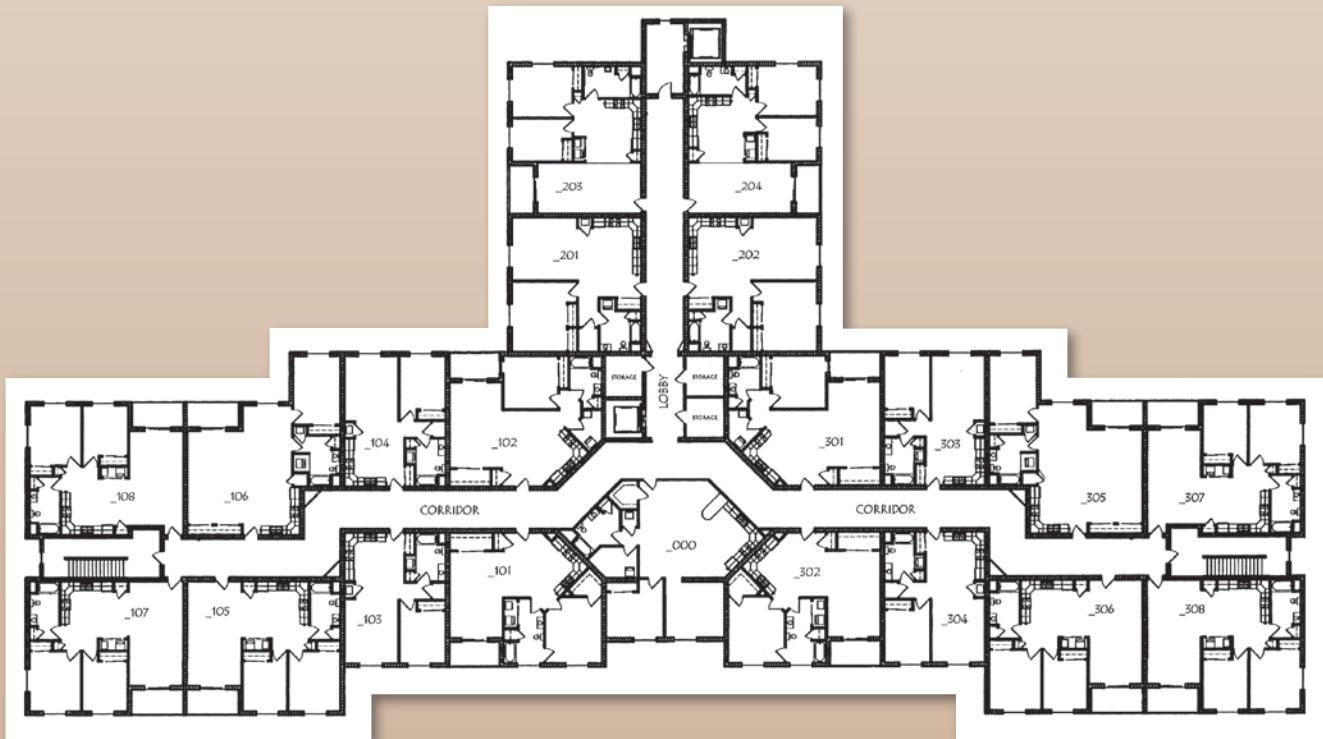

Building Floor Plan - 1st Floor

Graystone Court Villas

a division of
Jeff S. Long Construction

Graystone Altoona First Floor Plan

Experience the Luxury You Deserve! www.graystonecourt.com

Building Floor Plan - 2nd-7th Floor

Graystone Court Villas

a division of
Jeff S. Long Construction

Graystone Altoona Second - Seventh Floor Plan

Experience the Luxury You Deserve! www.graystonecourt.com

Apartment Types - A, B, & C

Apartment Type - A
1 Bedroom, 773.76 Sq. Ft.

Apartment Type - B
1 Bedroom, 774.64 Sq. Ft.

Apartment Type - C
1 Bedroom, 1024.58 Sq. Ft.

Apartment Types - D, E, & F

Apartment Type - D
1 Bedroom, 1,085.21 Sq. Ft.

Apartment Type - E
1 Bedroom, 1,085.21 Sq. Ft.

Apartment Type - F
2 Bedroom, 1,149.05 Sq. Ft.