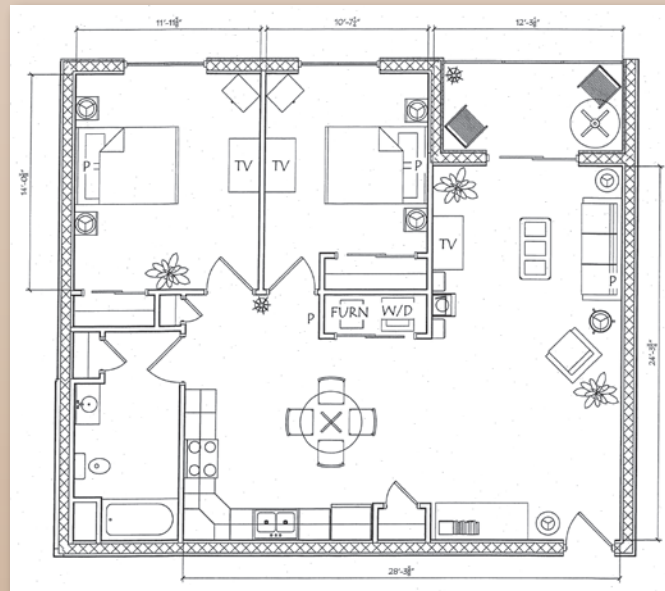

Building Floor Plan - 1st Floor

Graystone Court Villas

a division of
Jeff S. Long Construction

Graystone Altoona First Floor Plan

Experience the Luxury You Deserve! www.graystonecourt.com

Building Floor Plan - 2nd-7th Floor

Graystone Court Villas

a division of
Jeff S. Long Construction

Graystone Altoona Second - Seventh Floor Plan

Experience the Luxury You Deserve! www.graystonecourt.com

Apartment Types - A, B, & C

Apartment Type - A
1 Bedroom, 773.76 Sq. Ft.

Apartment Type - B
1 Bedroom, 774.64 Sq. Ft.

Apartment Type - C
1 Bedroom, 1024.58 Sq. Ft.

Apartment Types - D, E, & F

Apartment Type - D
1 Bedroom, 1,085.21 Sq. Ft.

Apartment Type - E
1 Bedroom, 1,085.21 Sq. Ft.

Apartment Type - F
2 Bedroom, 1,149.05 Sq. Ft.