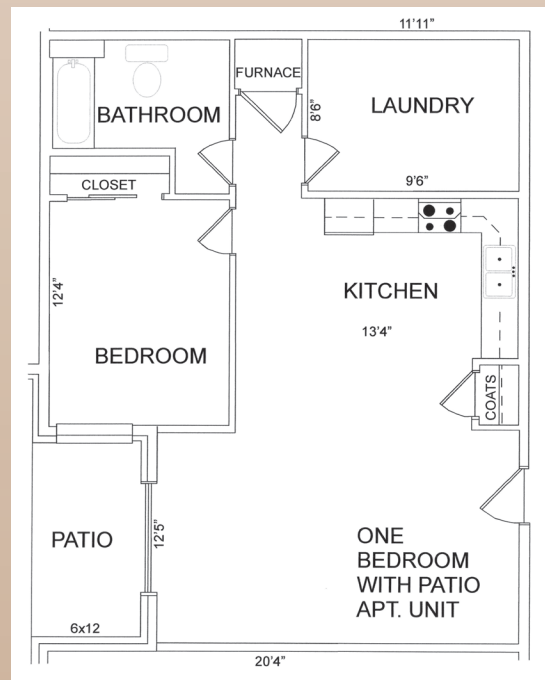

Apartment Types - A, B, & C

Apartment Style - A

One Bedroom, Kitchen, Living Room, and Bathroom

1 Bedroom, 595 Sq. Ft.

*Note: Square Footage is approximate

Apartment Style - B

One Bedroom, Kitchen, Living Room, Bathroom and Patio

1 Bedroom, 550 Sq. Ft.

*Note: Square Footage is approximate

Apartment Style - C

One Bedroom, Kitchen, Laundry Room, Bathroom and Patio

1 Bedroom, 805 Sq. Ft.

*Note: Square Footage is approximate

Apartment Types - D, & E

Apartment Style - D

Two Bedrooms, Kitchen, Living Room, Bathroom and Patio

2 Bedroom, 865 Sq. Ft.

*Note: Square Footage is approximate

Apartment Style - E

Handicap Accessible: Two Bedrooms, Kitchen, Living Room, Bathroom and Patio

2 Bedroom, 865 Sq. Ft.

*Note: Square Footage is approximate