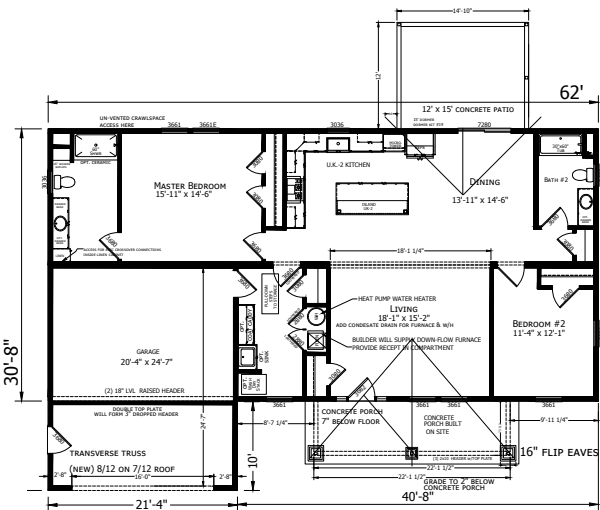

## COTTAGE HOMES | 1,600 Sq. Ft.

- 2 Bedroom
- 2 Bathroom
- 2 Car Garage
- For Ages 55 and Over

Includes Water, Sewer, Cable TV, Mowing, Garbage, Snow Removal, Maintenance & Clubhouse with Amenities!

Conveniently Located Off Rt. 45  
**Near Spruce Creek!**