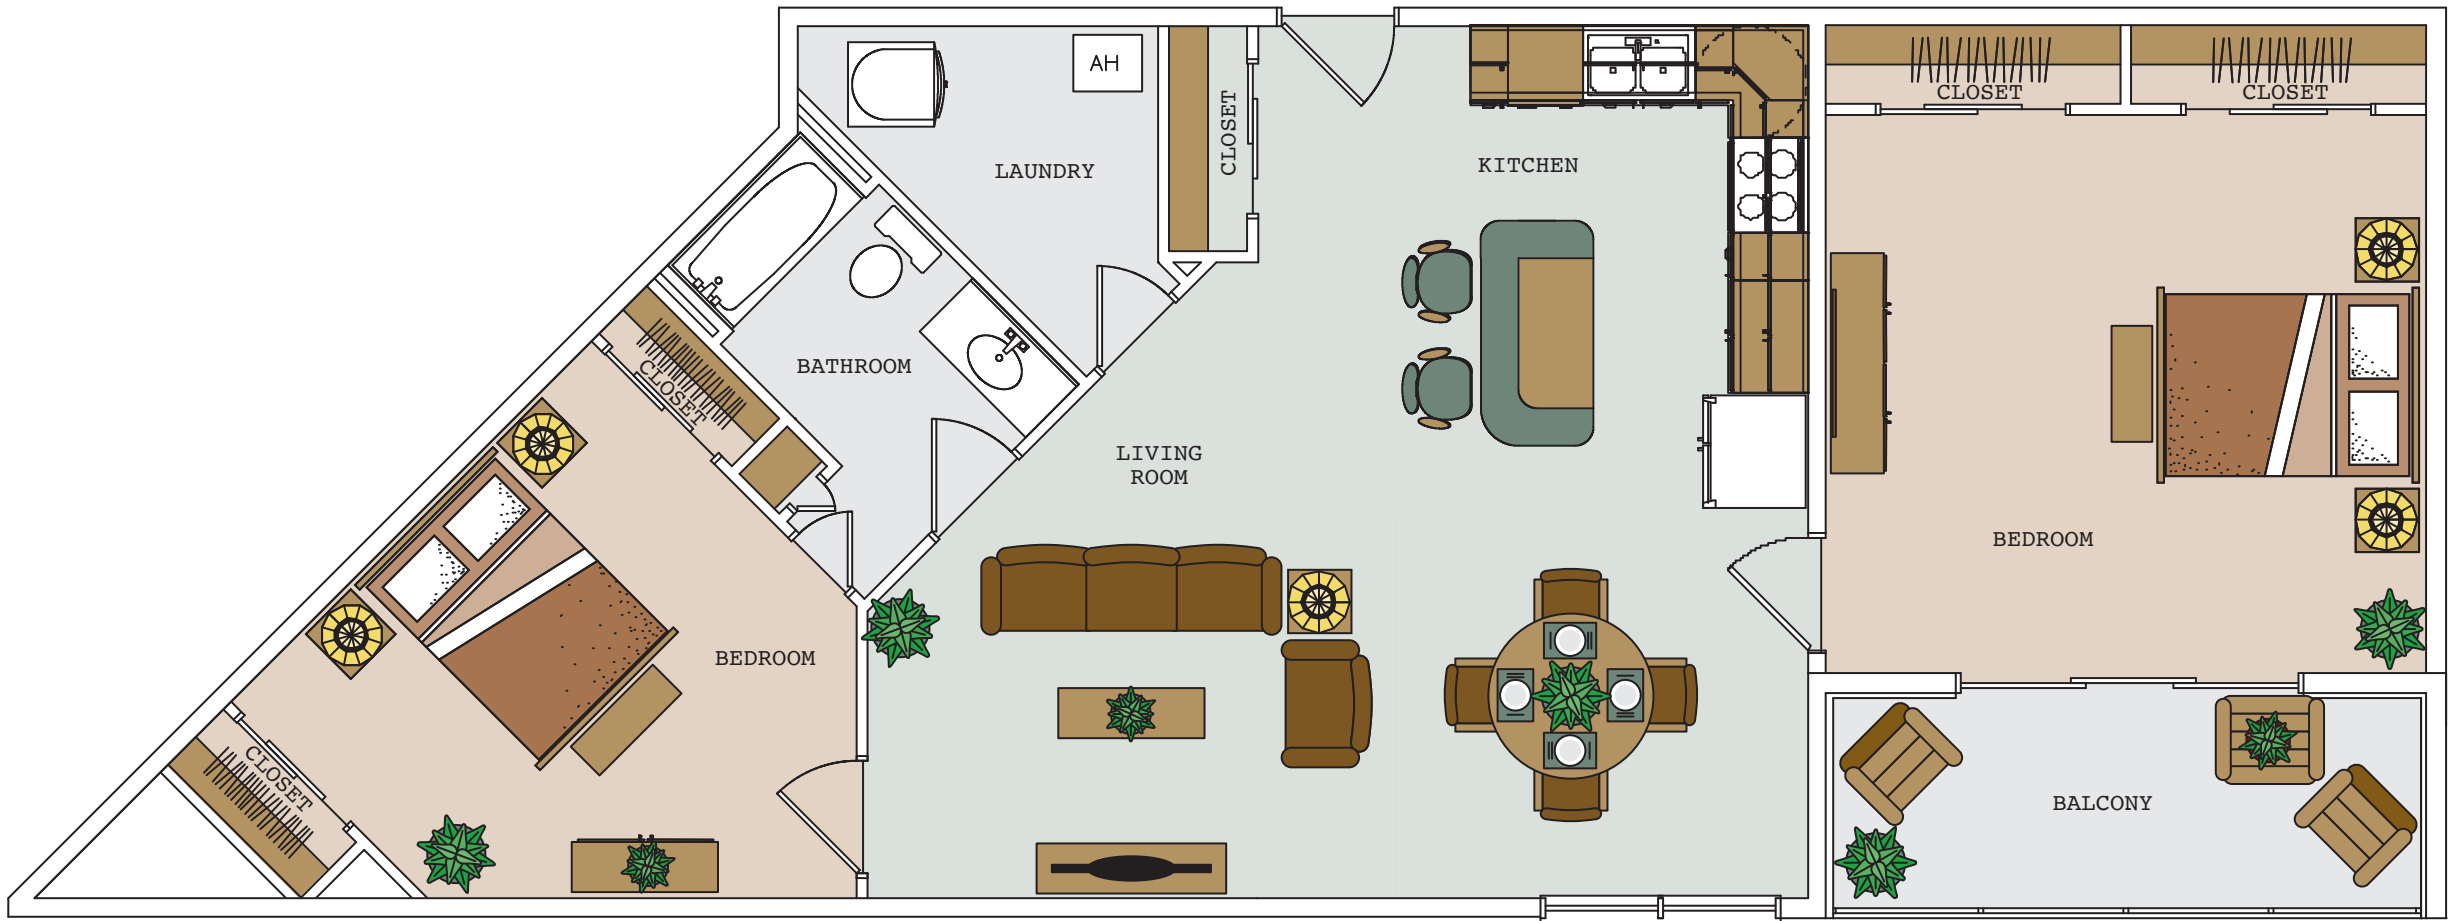

APARTMENT TYPE-R
 2 BEDROOM 1,556 SQ. FT.

APARTMENT TYPE-S
 2 BEDROOM 1,578 SQ. FT.

APARTMENT TYPE-T
 2 BEDROOM 1,578 SQ. FT.

APARTMENT TYPE-U
2 BEDROOM 1,660 SQ. FT.

APARTMENT TYPE-V
 2 BEDROOM 1,687 SQ. FT.

APARTMENT TYPE-W
2 BEDROOM 1,099 SQ. FT.

APARTMENT TYPE-X
2 BEDROOM 1,099 SQ. FT.