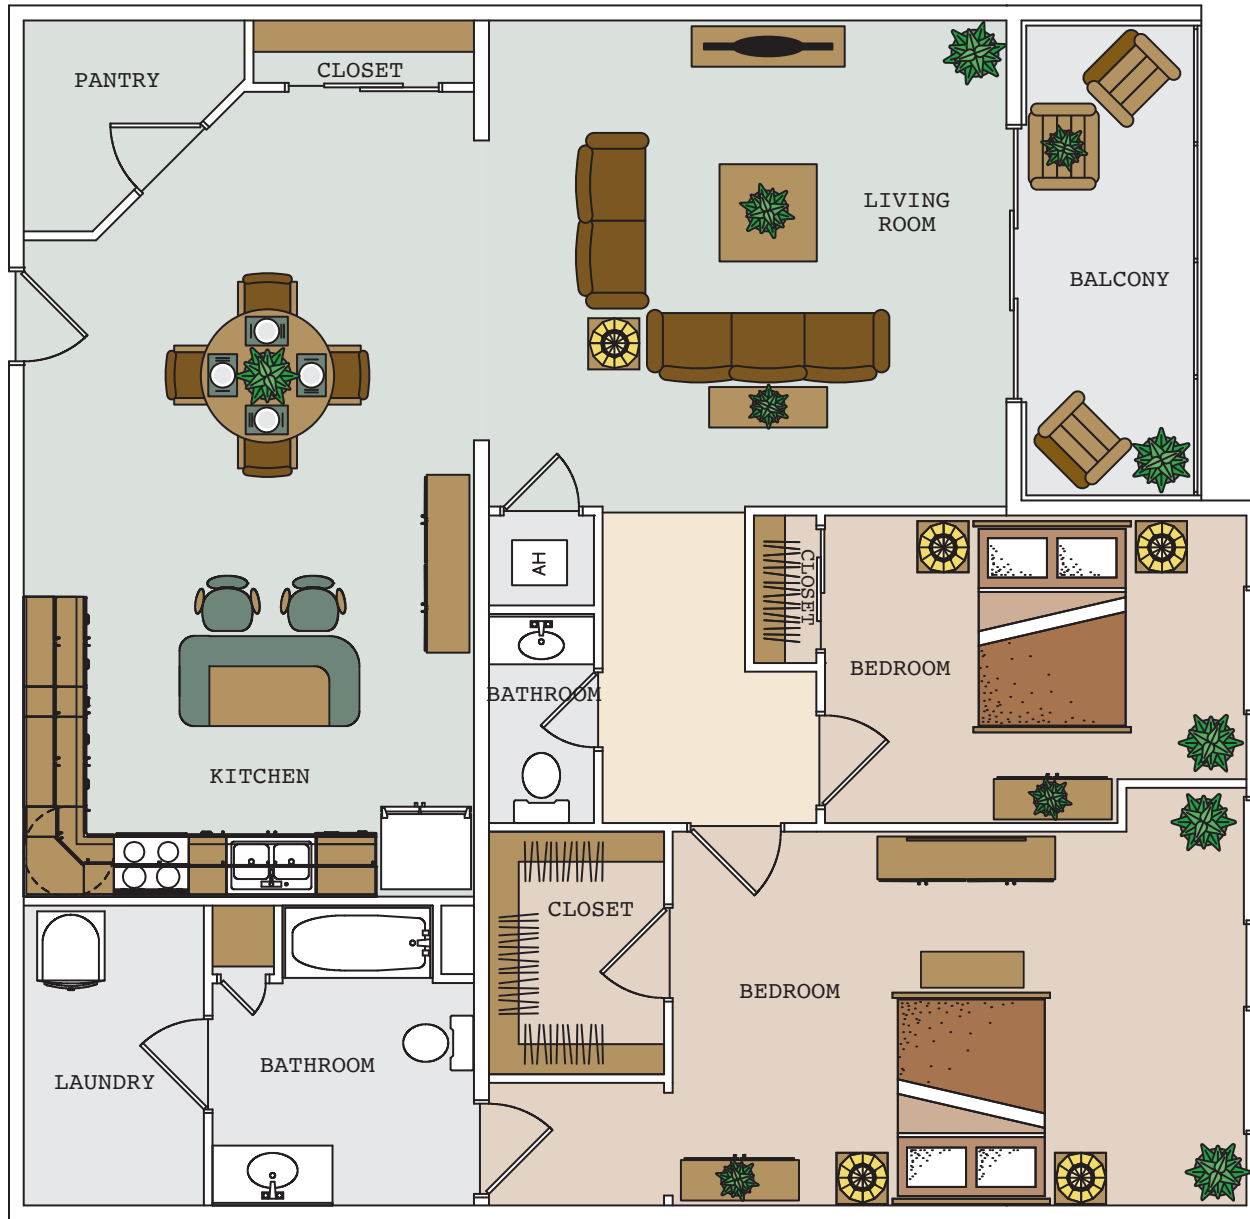

APARTMENT TYPE-M
2 BEDROOM 1,220 SQ. FT.

APARTMENT TYPE-N
 2 BEDROOM 1,341 SQ. FT.

APARTMENT TYPE-0
2 BEDROOM 1,361 SQ. FT.

APARTMENT TYPE-P
2 BEDROOM 1,372 SQ. FT.

APARTMENT TYPE-Q
2 BEDROOM 1,552 SQ. FT.

APARTMENT TYPE-R
 2 BEDROOM 1,556 SQ. FT.

APARTMENT TYPE-S
 2 BEDROOM 1,578 SQ. FT.

APARTMENT TYPE-T
 2 BEDROOM 1,578 SQ. FT.

APARTMENT TYPE-U
2 BEDROOM 1,660 SQ. FT.

APARTMENT TYPE-V
 2 BEDROOM 1,687 SQ. FT.

APARTMENT TYPE-W
2 BEDROOM 1,099 SQ. FT.

APARTMENT TYPE-X
2 BEDROOM 1,099 SQ. FT.