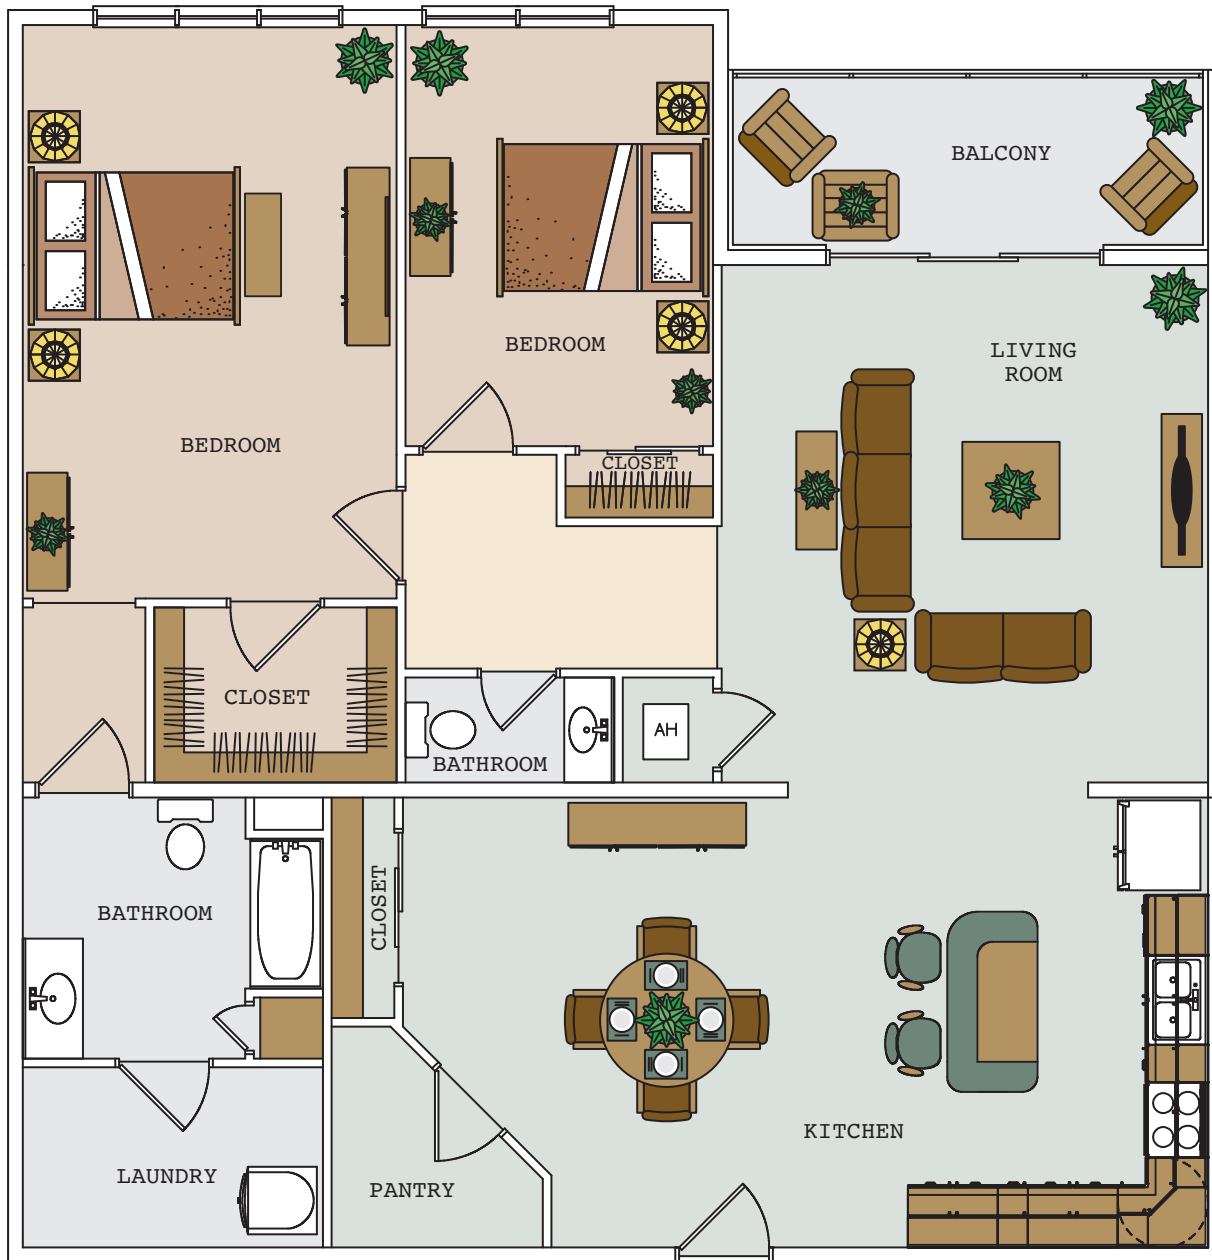

APARTMENT TYPE-M
2 BEDROOM 1,220 SQ. FT.

APARTMENT TYPE-N
 2 BEDROOM 1,341 SQ. FT.

APARTMENT TYPE-0
2 BEDROOM 1,361 SQ. FT.

APARTMENT TYPE-P
2 BEDROOM 1,372 SQ. FT.

APARTMENT TYPE-Q
2 BEDROOM 1,552 SQ. FT.

APARTMENT TYPE-R
 2 BEDROOM 1,556 SQ. FT.

APARTMENT TYPE-S
 2 BEDROOM 1,578 SQ. FT.

APARTMENT TYPE-T
 2 BEDROOM 1,578 SQ. FT.

APARTMENT TYPE-U
2 BEDROOM 1,660 SQ. FT.

APARTMENT TYPE-V
 2 BEDROOM 1,687 SQ. FT.

APARTMENT TYPE-W
2 BEDROOM 1,099 SQ. FT.

APARTMENT TYPE-X
2 BEDROOM 1,099 SQ. FT.