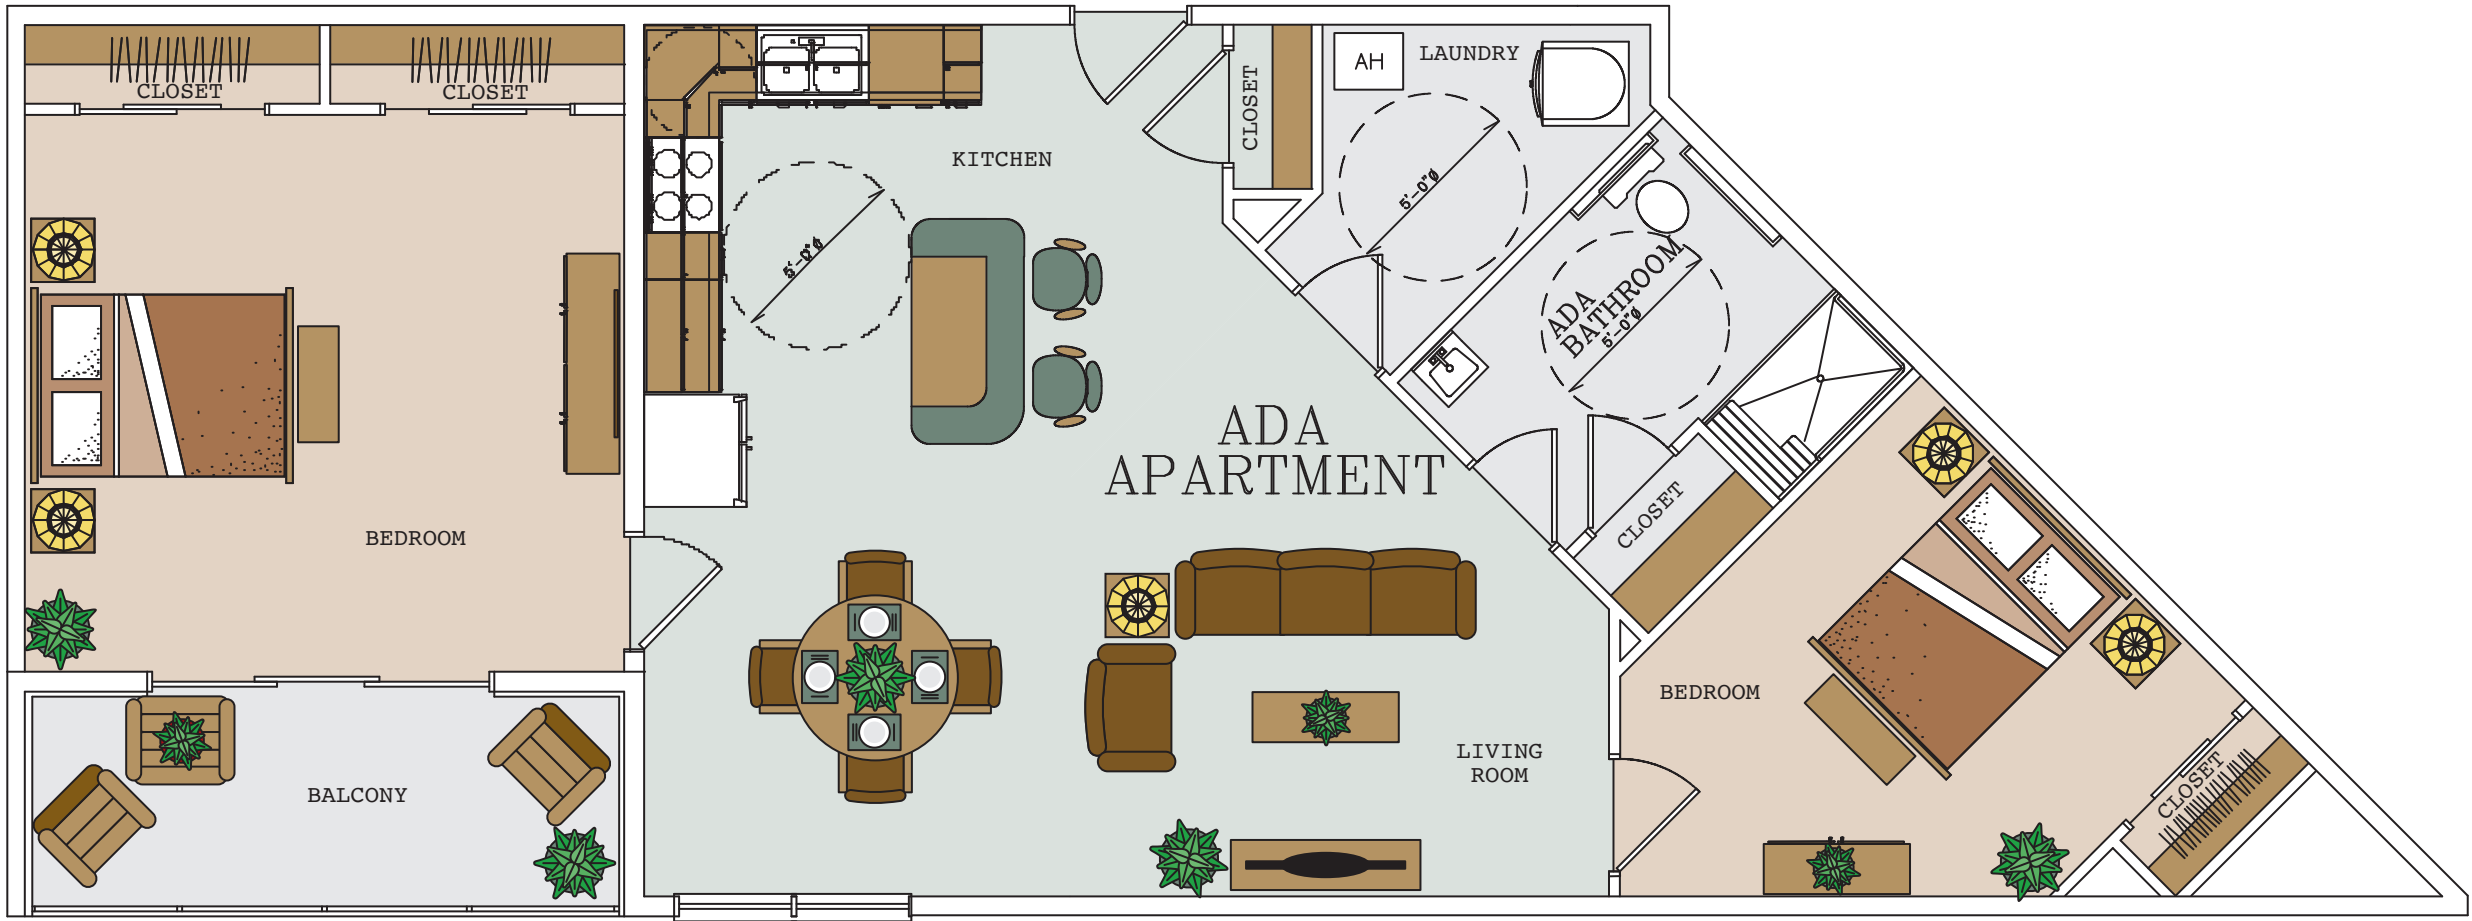

APARTMENT TYPE-R
 2 BEDROOM 1,556 SQ. FT.

APARTMENT TYPE-S
 2 BEDROOM 1,578 SQ. FT.

APARTMENT TYPE-T
 2 BEDROOM 1,578 SQ. FT.

APARTMENT TYPE-U
2 BEDROOM 1,660 SQ. FT.

APARTMENT TYPE-V
 2 BEDROOM 1,687 SQ. FT.

APARTMENT TYPE-W
2 BEDROOM 1,099 SQ. FT.

APARTMENT TYPE-X
2 BEDROOM 1,099 SQ. FT.