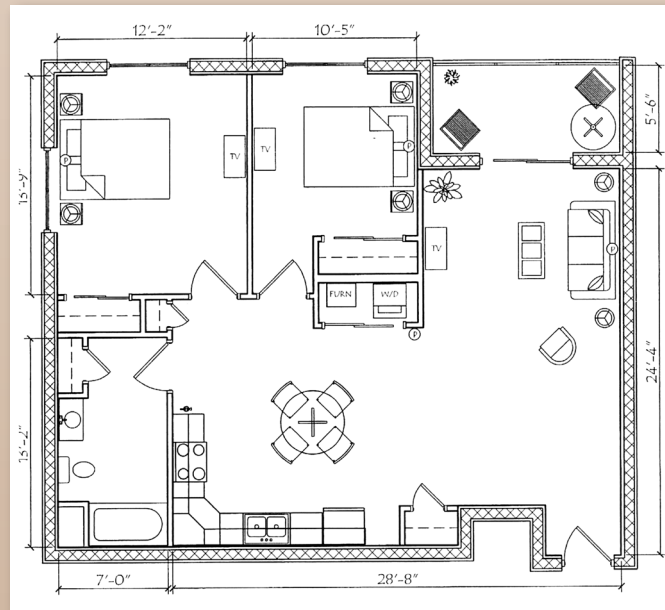

Graystone Court Villas

a division of
Jeff S. Long Construction

Graystone Huntingdon Second - Sixth Floor Plan

Experience the Luxury You Deserve! www.graystonecourt.com

Apartment Types - A, B, & C

Apartment Type - A
1 Bedroom, 651 Sq. Ft.

Apartment Type - B
1 Bedroom, 712 Sq. Ft.

Apartment Type - C
1 Bedroom, 716 Sq. Ft.

Apartment Types - D, E, & F

Apartment Type - D
1 Bedroom, 1,085 Sq. Ft.

Apartment Type - E
1 Bedroom, 1,085 Sq. Ft.

Apartment Type - F
2 Bedroom, 1,047 Sq. Ft.

Apartment Types - G & H

Apartment Type - G
2 Bedroom, 1,064 Sq. Ft.

Apartment Type - H
1 Bedroom, 1,232 Sq. Ft.