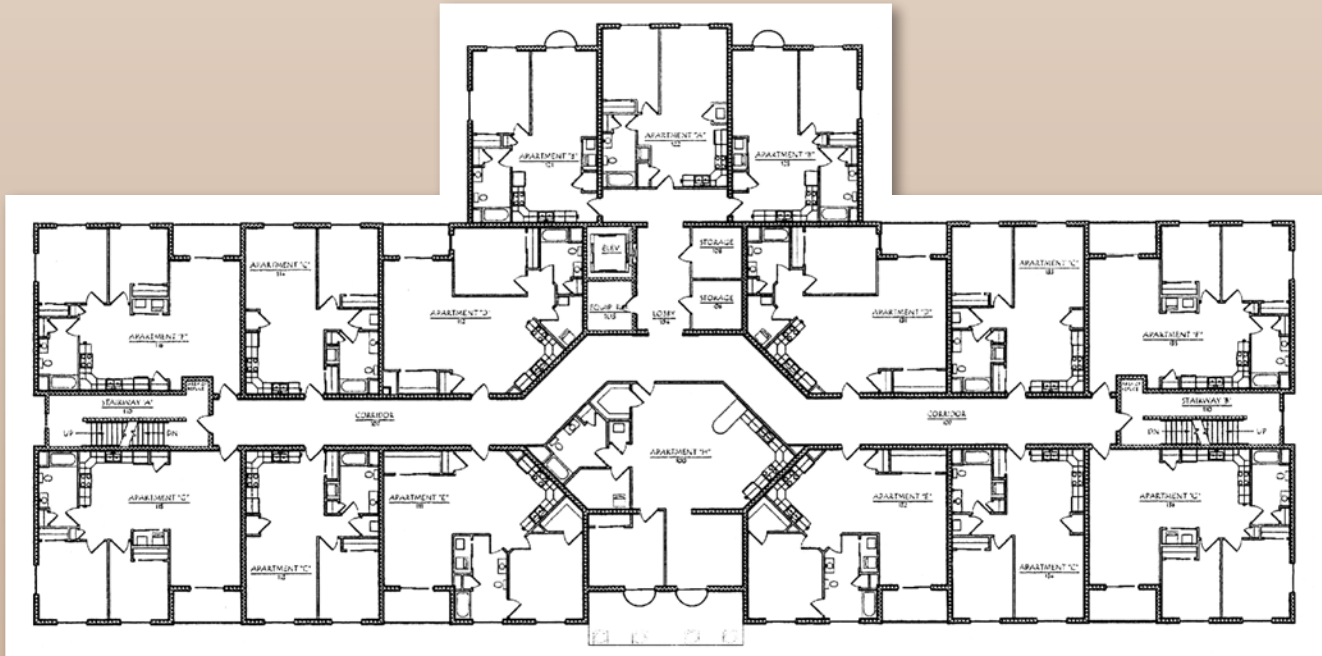

Building Floor Plan - 1st Floor

Graystone Court Villas

a division of
Jeff S. Long Construction

Graystone Huntingdon First Floor Plan

Experience the Luxury You Deserve! www.graystonecourt.com

Building Floor Plan - 2nd-6th Floor

Graystone Court Villas

a division of
Jeff S. Long Construction

Graystone Huntingdon Second - Sixth Floor Plan

Experience the Luxury You Deserve! www.graystonecourt.com

Apartment Types - A, B, & C

Apartment Type - A
1 Bedroom, 651 Sq. Ft.

Apartment Type - B
1 Bedroom, 712 Sq. Ft.

Apartment Type - C
1 Bedroom, 716 Sq. Ft.

Apartment Types - D, E, & F

Apartment Type - D
1 Bedroom, 1,085 Sq. Ft.

Apartment Type - E
1 Bedroom, 1,085 Sq. Ft.

Apartment Type - F
2 Bedroom, 1,047 Sq. Ft.

Apartment Types - G & H

Apartment Type - G
2 Bedroom, 1,064 Sq. Ft.

Apartment Type - H
1 Bedroom, 1,232 Sq. Ft.