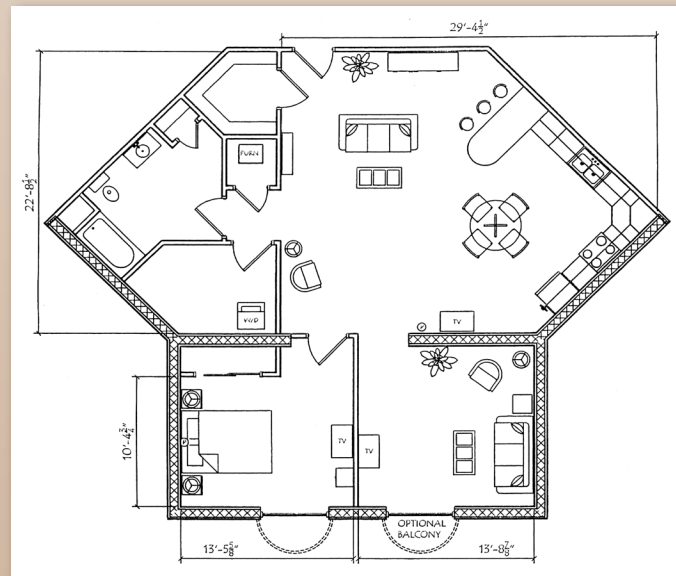

Building Floor Plan - 1st Floor

Graystone Court Villas

a division of
Jeff S. Long Construction

Graystone Huntingdon First Floor Plan

Experience the Luxury You Deserve! www.graystonecourt.com

Building Floor Plan - 2nd-6th Floor

Graystone Court Villas

a division of
Jeff S. Long Construction

Graystone Huntingdon Second - Sixth Floor Plan

Experience the Luxury You Deserve! www.graystonecourt.com

Apartment Types - A, B, & C

Apartment Type - A
1 Bedroom, 651 Sq. Ft.

Apartment Type - B
1 Bedroom, 712 Sq. Ft.

Apartment Type - C
1 Bedroom, 716 Sq. Ft.

Apartment Types - D, E, & F

Apartment Type - D
1 Bedroom, 1,085 Sq. Ft.

Apartment Type - E
1 Bedroom, 1,085 Sq. Ft.

Apartment Type - F
2 Bedroom, 1,047 Sq. Ft.

Apartment Types - G & H

Apartment Type - G
2 Bedroom, 1,064 Sq. Ft.

Apartment Type - H
1 Bedroom, 1,232 Sq. Ft.