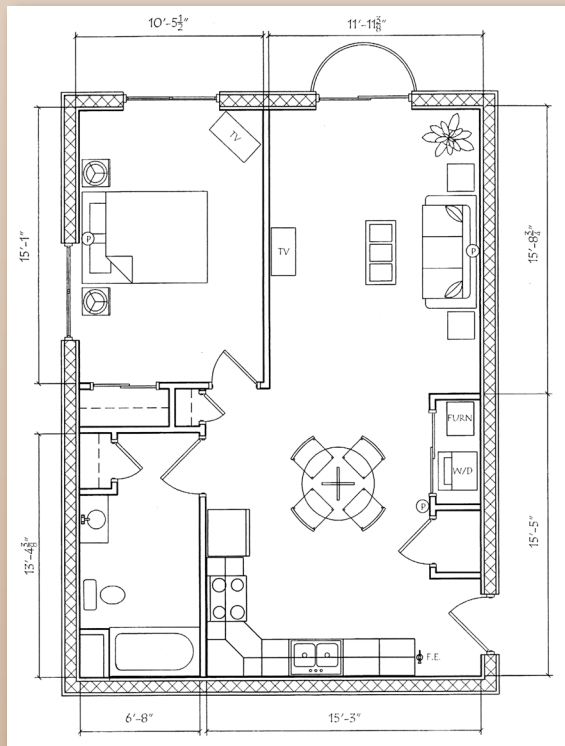

Building Floor Plan - 1st Floor

Graystone Court Villas

a division of
Jeff S. Long Construction

Graystone Huntingdon First Floor Plan

Experience the Luxury You Deserve! www.graystonecourt.com

Building Floor Plan - 2nd-6th Floor

Graystone Court Villas

a division of
Jeff S. Long Construction

Graystone Huntingdon Second - Sixth Floor Plan

Experience the Luxury You Deserve! www.graystonecourt.com

Apartment Types - A, B, & C

Apartment Type - A
1 Bedroom, 651 Sq. Ft.

Apartment Type - B
1 Bedroom, 712 Sq. Ft.

Apartment Type - C
1 Bedroom, 716 Sq. Ft.

Apartment Types - D, E, & F

Apartment Type - D
1 Bedroom, 1,085 Sq. Ft.

Apartment Type - E
1 Bedroom, 1,085 Sq. Ft.

Apartment Type - F
2 Bedroom, 1,047 Sq. Ft.

Apartment Types - G & H

Apartment Type - G
2 Bedroom, 1,064 Sq. Ft.

Apartment Type - H
1 Bedroom, 1,232 Sq. Ft.