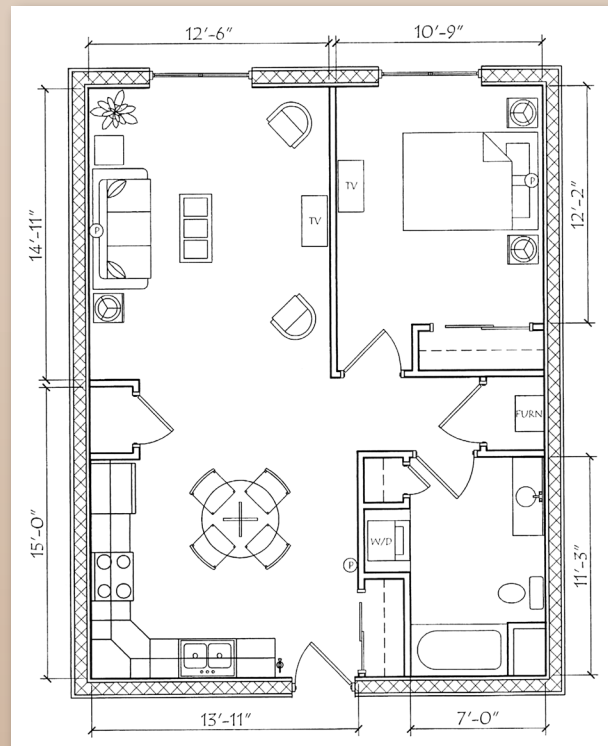

Building Floor Plan - 1st Floor

Graystone Court Villas

a division of
Jeff S. Long Construction

Graystone Huntingdon First Floor Plan

Experience the Luxury You Deserve! www.graystonecourt.com

Building Floor Plan - 2nd-6th Floor

Graystone Court Villas

a division of
Jeff S. Long Construction

Graystone Huntingdon Second - Sixth Floor Plan

Experience the Luxury You Deserve! www.graystonecourt.com

Apartment Types - A, B, & C

Apartment Type - A
1 Bedroom, 651 Sq. Ft.

Apartment Type - B
1 Bedroom, 712 Sq. Ft.

Apartment Type - C
1 Bedroom, 716 Sq. Ft.

Apartment Types - D, E, & F

Apartment Type - D
1 Bedroom, 1,085 Sq. Ft.

Apartment Type - E
1 Bedroom, 1,085 Sq. Ft.

Apartment Type - F
2 Bedroom, 1,047 Sq. Ft.

Apartment Types - G & H

Apartment Type - G
2 Bedroom, 1,064 Sq. Ft.

Apartment Type - H
1 Bedroom, 1,232 Sq. Ft.