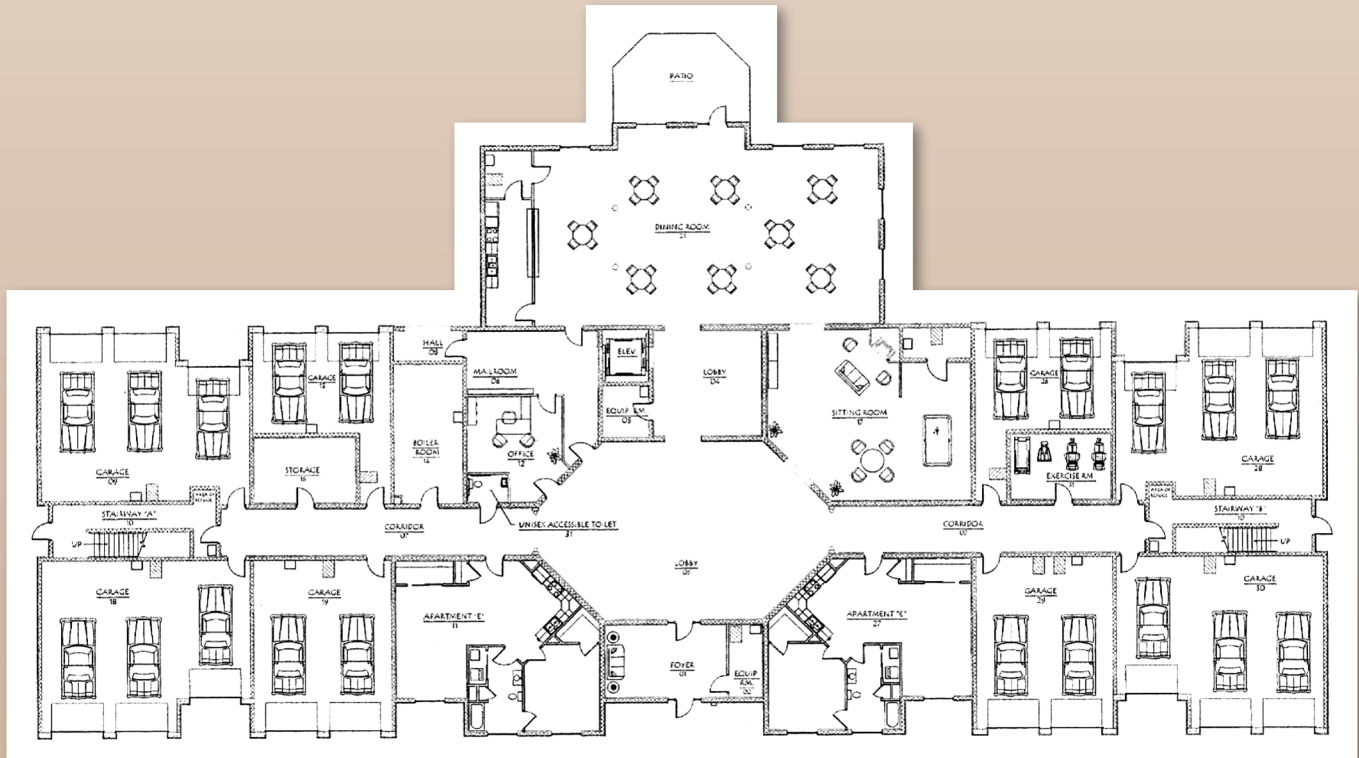

Building Floor Plan - 1st Floor

Graystone Court Villas

a division of
Jeff S. Long Construction

Graystone Huntingdon First Floor Plan

Experience the Luxury You Deserve! www.graystonecourt.com

Building Floor Plan - 2nd-6th Floor

Graystone Court Villas

a division of
Jeff S. Long Construction

Graystone Huntingdon Second - Sixth Floor Plan

Experience the Luxury You Deserve! www.graystonecourt.com

Apartment Types - A, B, & C

Apartment Type - A
1 Bedroom, 651 Sq. Ft.

Apartment Type - B
1 Bedroom, 712 Sq. Ft.

Apartment Type - C
1 Bedroom, 716 Sq. Ft.

Apartment Types - D, E, & F

Apartment Type - D
1 Bedroom, 1,085 Sq. Ft.

Apartment Type - E
1 Bedroom, 1,085 Sq. Ft.

Apartment Type - F
2 Bedroom, 1,047 Sq. Ft.

Apartment Types - G & H

Apartment Type - G
2 Bedroom, 1,064 Sq. Ft.

Apartment Type - H
1 Bedroom, 1,232 Sq. Ft.