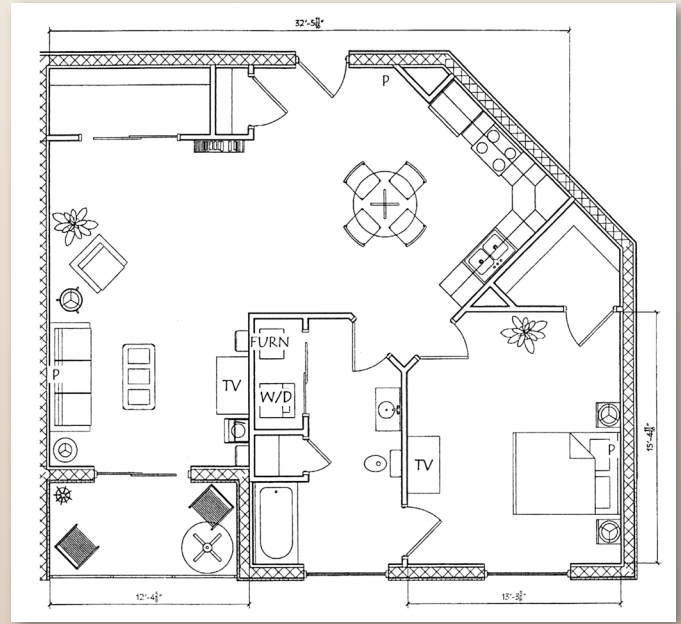

Graystone Court Villas

a division of
Jeff S. Long Construction

Graystone Huntingdon Second - Sixth Floor Plan

Experience the Luxury You Deserve! www.graystonecourt.com

Apartment Types - A, B, & C

Apartment Type - A
1 Bedroom, 651 Sq. Ft.

Apartment Type - B
1 Bedroom, 712 Sq. Ft.

Apartment Type - C
1 Bedroom, 716 Sq. Ft.

Apartment Types - D, E, & F

Apartment Type - D
1 Bedroom, 1,085 Sq. Ft.

Apartment Type - E
1 Bedroom, 1,085 Sq. Ft.

Apartment Type - F
2 Bedroom, 1,047 Sq. Ft.

Apartment Types - G & H

Apartment Type - G
2 Bedroom, 1,064 Sq. Ft.

Apartment Type - H
1 Bedroom, 1,232 Sq. Ft.