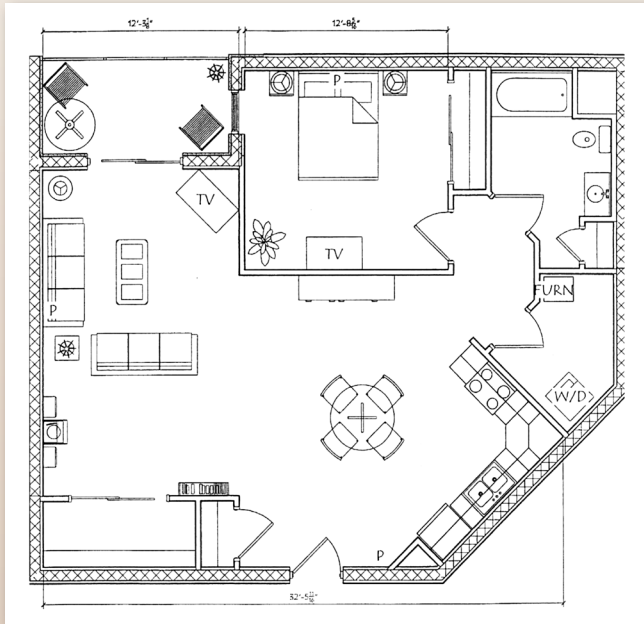

Building Floor Plan - 1st Floor

Graystone Court Villas

a division of
Jeff S. Long Construction

Graystone Huntingdon First Floor Plan

Experience the Luxury You Deserve! www.graystonecourt.com

Building Floor Plan - 2nd-6th Floor

Graystone Court Villas

a division of
Jeff S. Long Construction

Graystone Huntingdon Second - Sixth Floor Plan

Experience the Luxury You Deserve! www.graystonecourt.com

Apartment Types - A, B, & C

Apartment Type - A
1 Bedroom, 651 Sq. Ft.

Apartment Type - B
1 Bedroom, 712 Sq. Ft.

Apartment Type - C
1 Bedroom, 716 Sq. Ft.

Apartment Types - D, E, & F

Apartment Type - D
1 Bedroom, 1,085 Sq. Ft.

Apartment Type - E
1 Bedroom, 1,085 Sq. Ft.

Apartment Type - F
2 Bedroom, 1,047 Sq. Ft.

Apartment Types - G & H

Apartment Type - G
2 Bedroom, 1,064 Sq. Ft.

Apartment Type - H
1 Bedroom, 1,232 Sq. Ft.