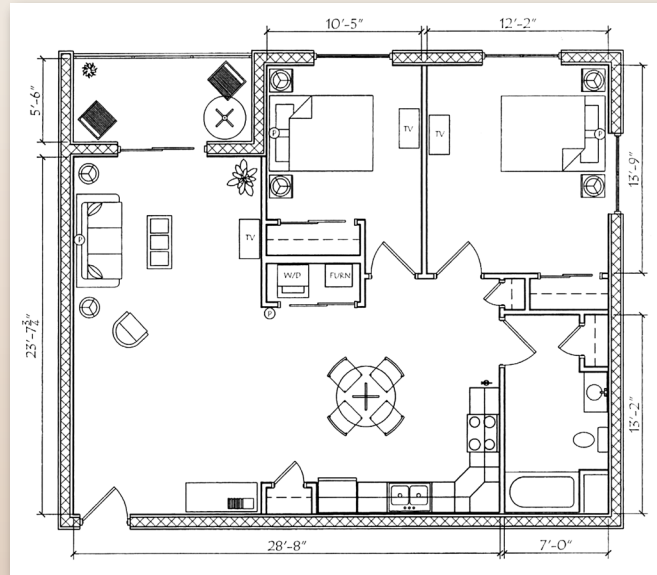

Apartment Type - B
1 Bedroom, 712 Sq. Ft.

Apartment Type - C
1 Bedroom, 716 Sq. Ft.

Apartment Types - D, E, & F

Apartment Type - D
1 Bedroom, 1,085 Sq. Ft.

Apartment Type - E
1 Bedroom, 1,085 Sq. Ft.

Apartment Type - F
2 Bedroom, 1,047 Sq. Ft.

Apartment Types - G & H

Apartment Type - G
2 Bedroom, 1,064 Sq. Ft.

Apartment Type - H
1 Bedroom, 1,232 Sq. Ft.