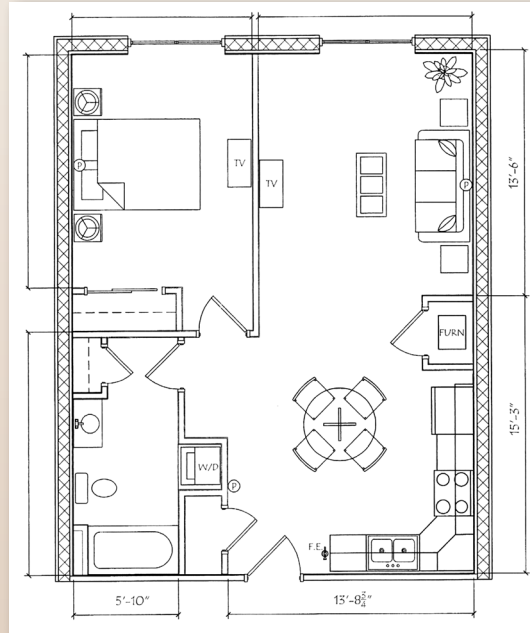

Building Floor Plan - 1st Floor

Graystone Court Villas

a division of
Jeff S. Long Construction

Graystone Huntingdon First Floor Plan

Experience the Luxury You Deserve! www.graystonecourt.com

Building Floor Plan - 2nd-6th Floor

Graystone Court Villas

a division of
Jeff S. Long Construction

Graystone Huntingdon Second - Sixth Floor Plan

Experience the Luxury You Deserve! www.graystonecourt.com

Apartment Types - A, B, & C

Apartment Type - A
1 Bedroom, 651 Sq. Ft.

Apartment Type - B
1 Bedroom, 712 Sq. Ft.

Apartment Type - C
1 Bedroom, 716 Sq. Ft.

Apartment Types - D, E, & F

Apartment Type - D
1 Bedroom, 1,085 Sq. Ft.

Apartment Type - E
1 Bedroom, 1,085 Sq. Ft.

Apartment Type - F
2 Bedroom, 1,047 Sq. Ft.

Apartment Types - G & H

Apartment Type - G
2 Bedroom, 1,064 Sq. Ft.

Apartment Type - H
1 Bedroom, 1,232 Sq. Ft.