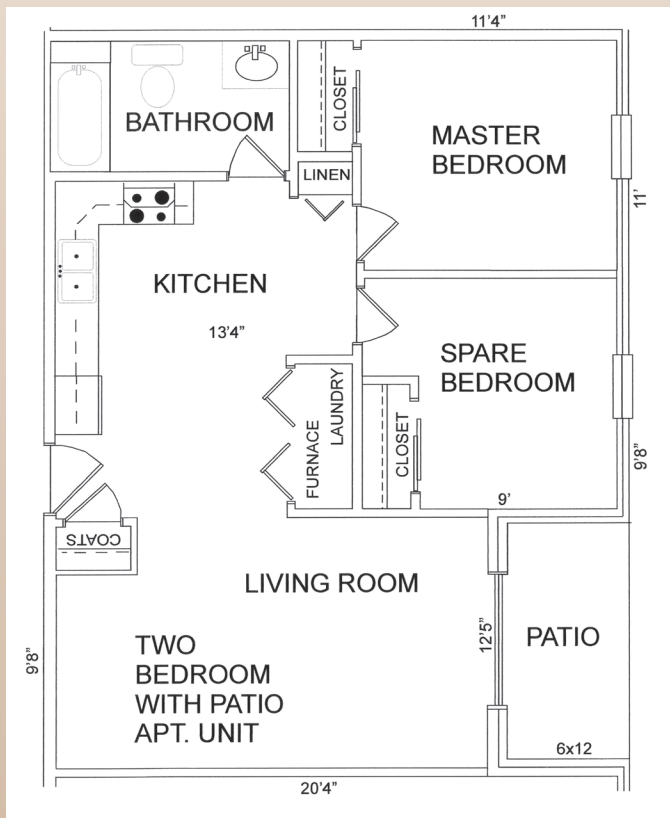

Apartment Types - A, B, & C

Apartment Style - A

One Bedroom, Kitchen, Living Room, and Bathroom

1 Bedroom, 595 Sq. Ft.

*Note: Square Footage is approximate

Apartment Style - B

One Bedroom, Kitchen, Living Room, Bathroom and Patio

1 Bedroom, 550 Sq. Ft.

*Note: Square Footage is approximate

Apartment Style - C

One Bedroom, Kitchen, Laundry Room, Bathroom and Patio

1 Bedroom, 805 Sq. Ft.

*Note: Square Footage is approximate

Apartment Types - D, & E

Apartment Style - D

Two Bedrooms, Kitchen, Living Room, Bathroom and Patio

2 Bedroom, 865 Sq. Ft.

*Note: Square Footage is approximate

Apartment Style - E

Handicap Accessible: Two Bedrooms, Kitchen, Living Room, Bathroom and Patio

2 Bedroom, 865 Sq. Ft.

*Note: Square Footage is approximate