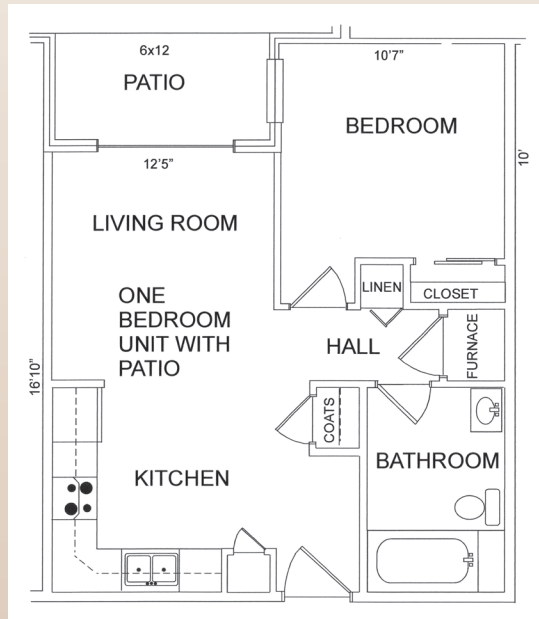

Apartment Types - A, B, & C

Apartment Style - A

One Bedroom, Kitchen, Living Room, and Bathroom

1 Bedroom, 595 Sq. Ft.

*Note: Square Footage is approximate

Apartment Style - B

One Bedroom, Kitchen, Living Room, Bathroom and Patio

1 Bedroom, 550 Sq. Ft.

*Note: Square Footage is approximate

Apartment Style - C

One Bedroom, Kitchen, Laundry Room, Bathroom and Patio

1 Bedroom, 805 Sq. Ft.

*Note: Square Footage is approximate

Apartment Types - D, & E

Apartment Style - D

Two Bedrooms, Kitchen, Living Room, Bathroom and Patio

2 Bedroom, 865 Sq. Ft.

*Note: Square Footage is approximate

Apartment Style - E

Handicap Accessible: Two Bedrooms, Kitchen, Living Room, Bathroom and Patio

2 Bedroom, 865 Sq. Ft.

*Note: Square Footage is approximate