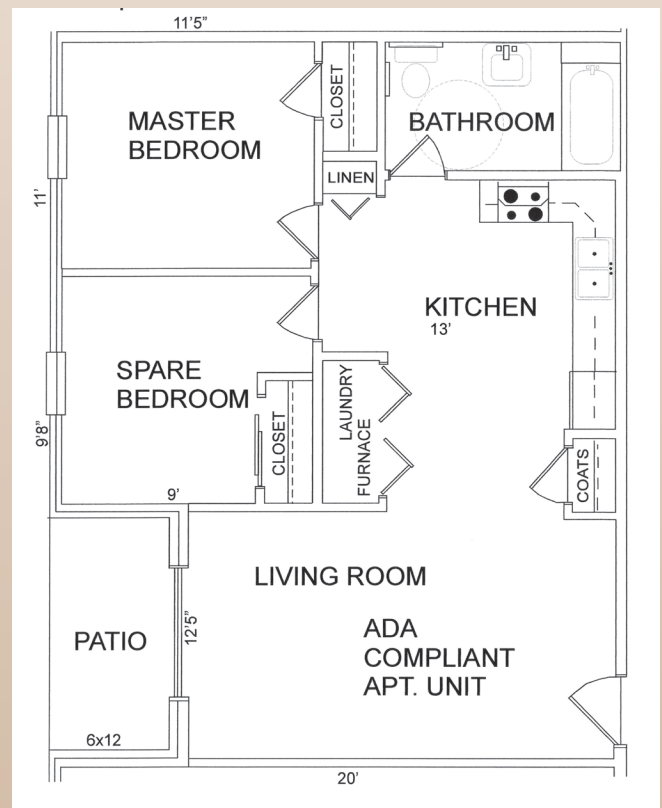

Apartment Types - A, B, & C

Apartment Style - A

One Bedroom, Kitchen, Living Room, and Bathroom

1 Bedroom, 595 Sq. Ft.

*Note: Square Footage is approximate

Apartment Style - B

One Bedroom, Kitchen, Living Room, Bathroom and Patio

1 Bedroom, 550 Sq. Ft.

*Note: Square Footage is approximate

Apartment Style - C

One Bedroom, Kitchen, Laundry Room, Bathroom and Patio

1 Bedroom, 805 Sq. Ft.

*Note: Square Footage is approximate

Apartment Types - D, & E

Apartment Style - D

Two Bedrooms, Kitchen, Living Room, Bathroom and Patio

2 Bedroom, 865 Sq. Ft.

*Note: Square Footage is approximate

Apartment Style - E

Handicap Accessible: Two Bedrooms, Kitchen, Living Room, Bathroom and Patio

2 Bedroom, 865 Sq. Ft.

*Note: Square Footage is approximate