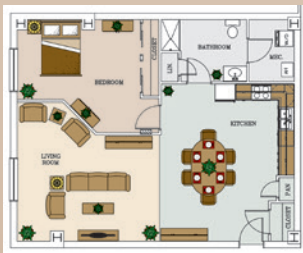

Apartment Type - FF
1 Bedroom
861 - 894 Sq. Ft.

Apartment Type - G
1 Bedroom
741 Sq. Ft.

Apartment Types - GG-O

Apartment Type - GG
1 Bedroom
1079 Sq. Ft.

Apartment Type - HH
1 Bedroom
1108 Sq. Ft.

Apartment Type - I
1 Bedroom
803 Sq. Ft.

Apartment Type - II
2 Bedroom
1129 Sq. Ft.

Apartment Type - JJ
1 Bedroom
1325 Sq. Ft.

Apartment Type - KK
2 Bedroom
1360 Sq. Ft.

Apartment Type - L
1 Bedroom
957 Sq. Ft.

Apartment Type - LL
1 Bedroom
970 Sq. Ft.