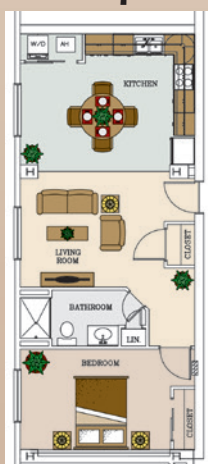

Apartment Type - A
1 Bedroom
440 Sq. Ft.

Apartment Type - AA
1 Bedroom
615 Sq. Ft.

Apartment Type - B
1 Bedroom
528 Sq. Ft.

Apartment Type - BB
1 Bedroom
311 Sq. Ft.

Apartment Type - C
1 Bedroom
582 Sq. Ft.

Apartment Type - CC
1 Bedroom
533 Sq. Ft.

Apartment Type - D
1 Bedroom
587 Sq. Ft.

Apartment Type - E
1 Bedroom
842 Sq. Ft.

Apartment Type - EE
1 Bedroom
829 Sq. Ft.

Apartment Type - F
1 Bedroom
696 Sq. Ft.

Apartment Type - FF
1 Bedroom
861 - 894 Sq. Ft.

Apartment Type - G
1 Bedroom
741 Sq. Ft.

Apartment Types - GG-O

Apartment Type - GG
1 Bedroom
1079 Sq. Ft.

Apartment Type - HH
1 Bedroom
1108 Sq. Ft.

Apartment Type - I
1 Bedroom
803 Sq. Ft.