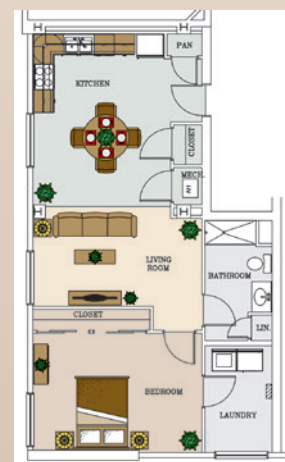

Apartment Type - A
1 Bedroom
440 Sq. Ft.

Apartment Type - AA
1 Bedroom
615 Sq. Ft.

Apartment Type - B
1 Bedroom
528 Sq. Ft.

Apartment Type - BB
1 Bedroom
311 Sq. Ft.

Apartment Type - C
1 Bedroom
582 Sq. Ft.

Apartment Type - CC
1 Bedroom
533 Sq. Ft.

Apartment Type - D
1 Bedroom
587 Sq. Ft.

Apartment Type - E
1 Bedroom
842 Sq. Ft.

Apartment Type - EE
1 Bedroom
829 Sq. Ft.

Apartment Type - F
1 Bedroom
696 Sq. Ft.

Apartment Type - FF
1 Bedroom
861 - 894 Sq. Ft.

Apartment Type - G
1 Bedroom
741 Sq. Ft.

Apartment Types - GG-O

Apartment Type - GG
1 Bedroom
1079 Sq. Ft.

Apartment Type - HH
1 Bedroom
1108 Sq. Ft.

Apartment Type - I
1 Bedroom
803 Sq. Ft.