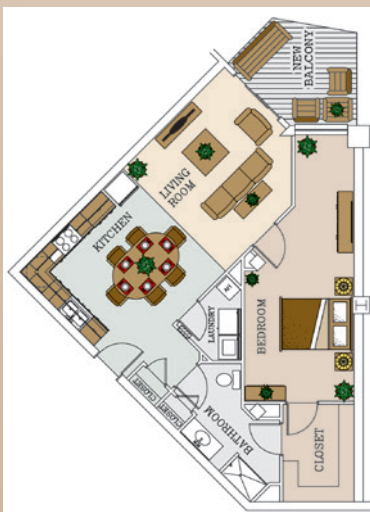

Apartment Type - EE
1 Bedroom
829 Sq. Ft.