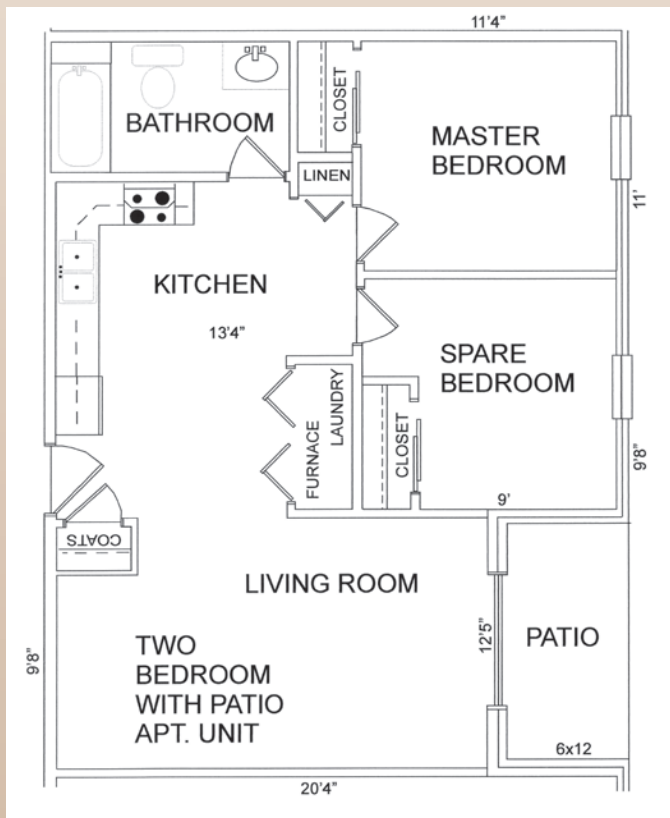

## Apartment Style - B

One Bedroom, Kitchen, Living Room, Bathroom and Patio

**1 Bedroom, 550 Sq. Ft.**

\*Note: Square Footage is approximate

## Apartment Style - C

One Bedroom, Kitchen, Laundry Room, Bathroom and Patio

**1 Bedroom, 805 Sq. Ft.**

\*Note: Square Footage is approximate

# Apartment Types - D, & E

## Apartment Style - D

Two Bedrooms, Kitchen, Living Room, Bathroom and Patio

**2 Bedroom, 865 Sq. Ft.**

\*Note: Square Footage is approximate