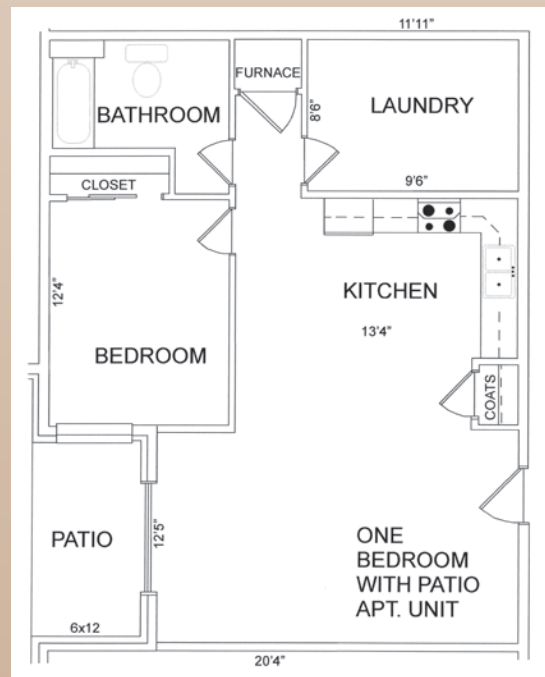

## Apartment Style - A

One Bedroom, Kitchen, Living Room, and Bathroom

**1 Bedroom, 595 Sq. Ft.**

\*Note: Square Footage is approximate

## Apartment Style - B

One Bedroom, Kitchen, Living Room, Bathroom and Patio

**1 Bedroom, 550 Sq. Ft.**

\*Note: Square Footage is approximate

## Apartment Style - C

One Bedroom, Kitchen, Laundry Room, Bathroom and Patio

**1 Bedroom, 805 Sq. Ft.**

\*Note: Square Footage is approximate

## Apartment Style - D

Two Bedrooms, Kitchen, Living Room, Bathroom and Patio

**2 Bedroom, 865 Sq. Ft.**

\*Note: Square Footage is approximate