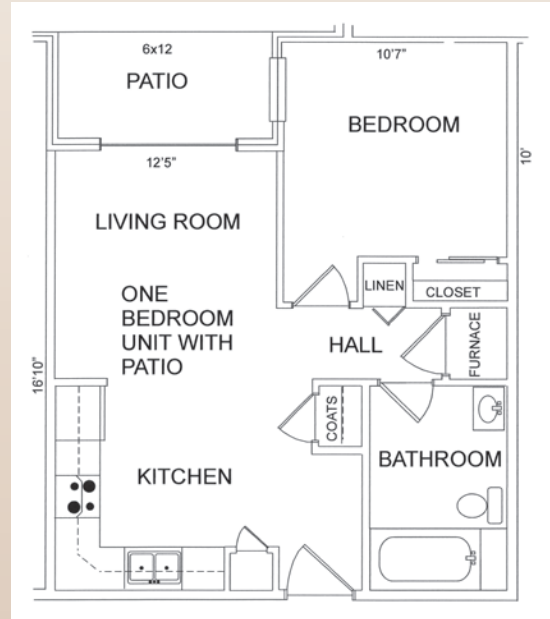

## Apartment Style - A

One Bedroom, Kitchen, Living Room, and Bathroom

**1 Bedroom, 595 Sq. Ft.**

\*Note: Square Footage is approximate

## Apartment Style - B

One Bedroom, Kitchen, Living Room, Bathroom and Patio

**1 Bedroom, 550 Sq. Ft.**

\*Note: Square Footage is approximate

## Apartment Style - C

One Bedroom, Kitchen, Laundry Room, Bathroom and Patio

**1 Bedroom, 805 Sq. Ft.**

\*Note: Square Footage is approximate

## Apartment Style - D

Two Bedrooms, Kitchen, Living Room, Bathroom and Patio

**2 Bedroom, 865 Sq. Ft.**

\*Note: Square Footage is approximate