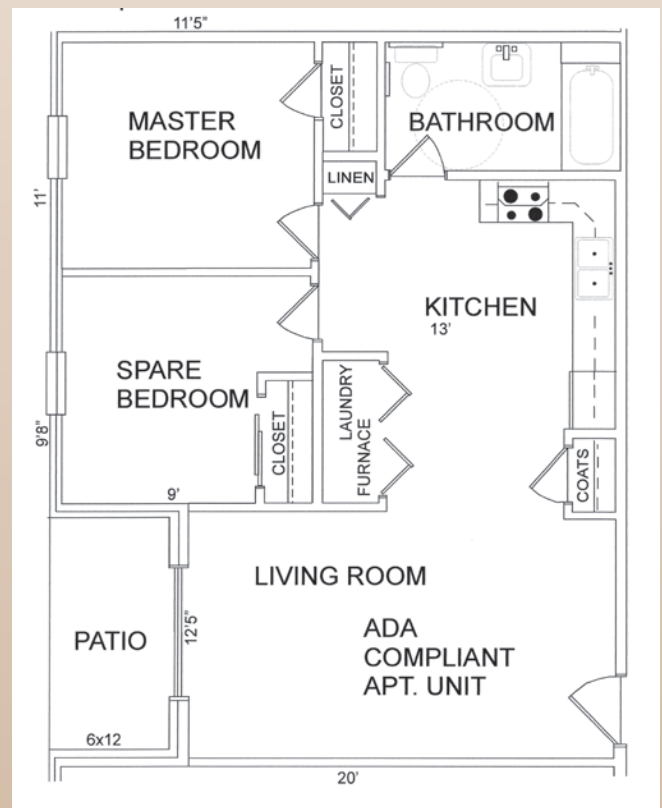

## Apartment Style - D

Two Bedrooms, Kitchen, Living Room, Bathroom and Patio

**2 Bedroom, 865 Sq. Ft.**

\*Note: Square Footage is approximate

## Apartment Style - E

Handicap Accessible: Two Bedrooms, Kitchen, Living Room, Bathroom and Patio

**2 Bedroom, 865 Sq. Ft.**

\*Note: Square Footage is approximate