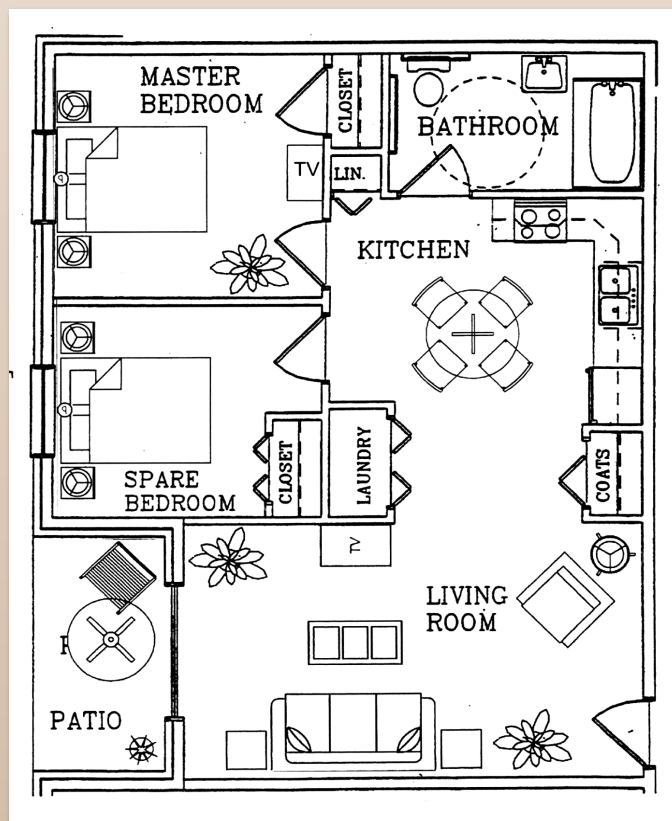

## Apartment Style - B

One Bedroom, Kitchen,  
Living Room, Bathroom and Patio

**1 Bedroom With Patio, 550 Sq. Ft.**

\*Note: Square Footage is approximate

## Apartment Style - D

Two Bedrooms, Kitchen, Living Room, Bathroom and Patio

**2 Bedroom, 865 Sq. Ft.**

\*Note: Square Footage is approximate

## Apartment Style - E

Handicap Accessible: Two Bedrooms, Kitchen, Living Room, Bathroom and Patio

**2 Bedroom, 865 Sq. Ft.**

\*Note: Square Footage is approximate