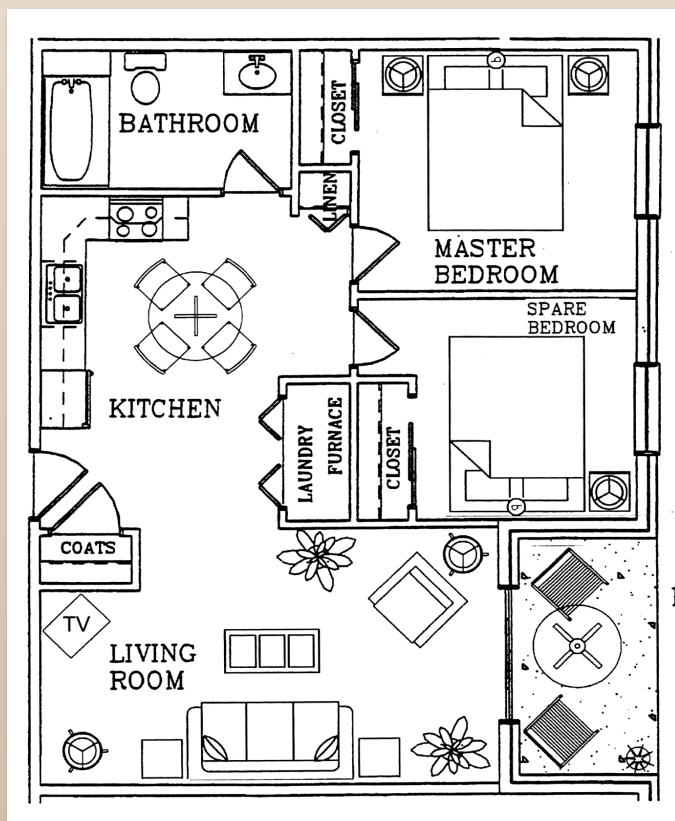

## Apartment Style - A

One Bedroom, Kitchen,  
Living Room and Bathroom

**1 Bedroom, 595 Sq. Ft.**

\*Note: Square Footage is approximate

## Apartment Style - B

One Bedroom, Kitchen,  
Living Room, Bathroom and Patio

**1 Bedroom With Patio, 550 Sq. Ft.**

\*Note: Square Footage is approximate

# Apartment Types - D, & E

## Apartment Style - D

Two Bedrooms, Kitchen, Living Room, Bathroom and Patio

**2 Bedroom, 865 Sq. Ft.**

\*Note: Square Footage is approximate