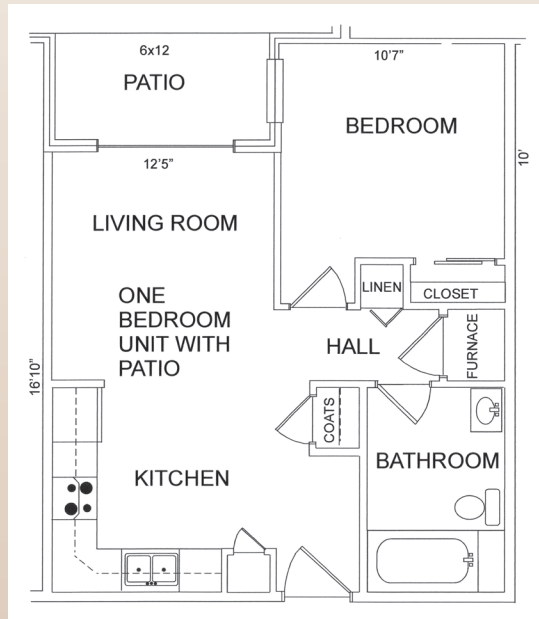

## Apartment Style - A

One Bedroom, Kitchen, Living Room, and Bathroom

**1 Bedroom, 595 Sq. Ft.**

\*Note: Square Footage is approximate

## Apartment Style - B

One Bedroom, Kitchen, Living Room, Bathroom and Patio

**1 Bedroom, 550 Sq. Ft.**

\*Note: Square Footage is approximate

## Apartment Style - C

One Bedroom, Kitchen, Laundry Room, Bathroom and Patio

**1 Bedroom, 805 Sq. Ft.**

\*Note: Square Footage is approximate

## Apartment Style - D

Two Bedrooms, Kitchen, Living Room, Bathroom and Patio

**2 Bedroom, 865 Sq. Ft.**

\*Note: Square Footage is approximate