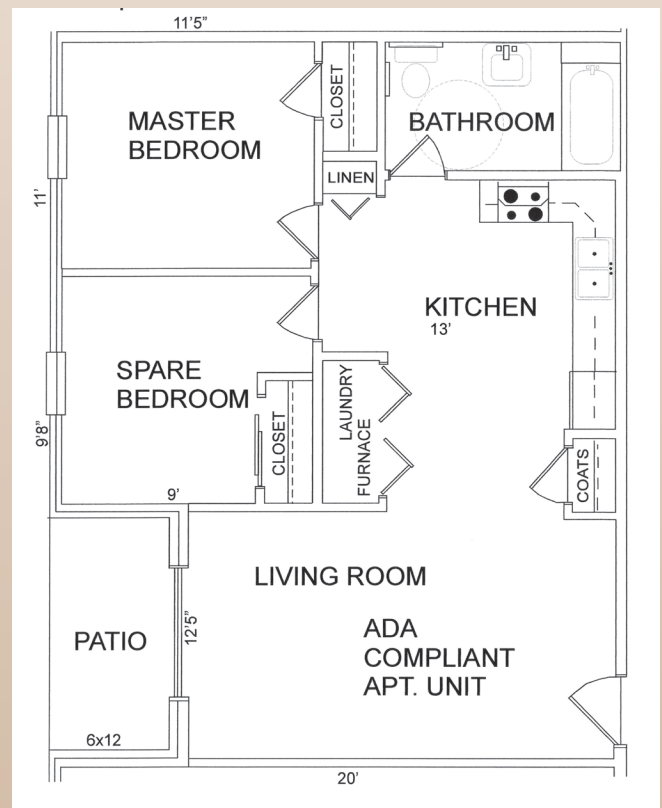

## Apartment Style - C

One Bedroom, Kitchen, Laundry Room, Bathroom and Patio

**1 Bedroom, 805 Sq. Ft.**

\*Note: Square Footage is approximate

## Apartment Style - D

Two Bedrooms, Kitchen, Living Room, Bathroom and Patio

**2 Bedroom, 865 Sq. Ft.**

\*Note: Square Footage is approximate

## Apartment Style - E

Handicap Accessible: Two Bedrooms, Kitchen, Living Room, Bathroom and Patio

**2 Bedroom, 865 Sq. Ft.**

\*Note: Square Footage is approximate