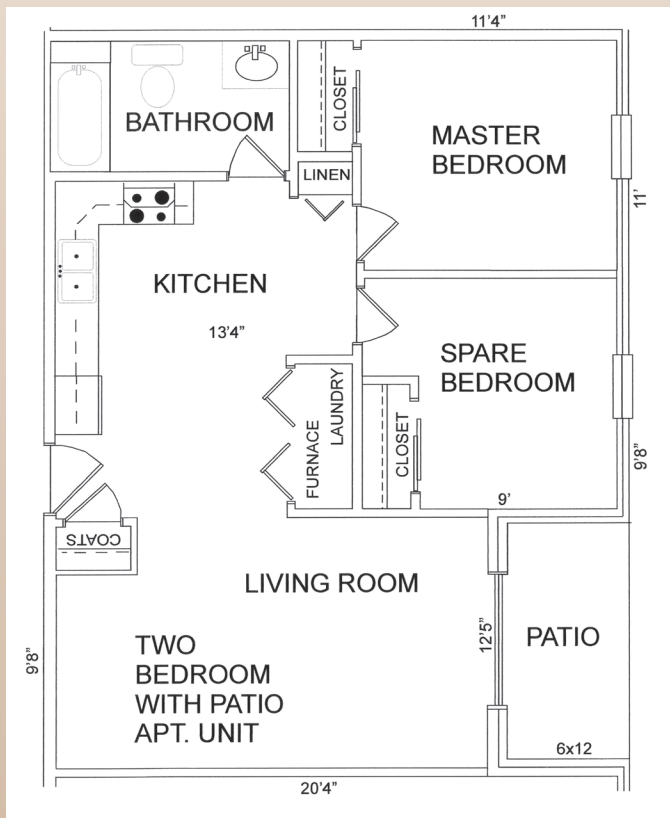

## Apartment Style - B

One Bedroom, Kitchen, Living Room, Bathroom and Patio

**1 Bedroom, 550 Sq. Ft.**

\*Note: Square Footage is approximate

## Apartment Style - C

One Bedroom, Kitchen, Laundry Room, Bathroom and Patio

**1 Bedroom, 805 Sq. Ft.**

\*Note: Square Footage is approximate

# Apartment Types - D, & E

## Apartment Style - D

Two Bedrooms, Kitchen, Living Room, Bathroom and Patio

**2 Bedroom, 865 Sq. Ft.**

\*Note: Square Footage is approximate